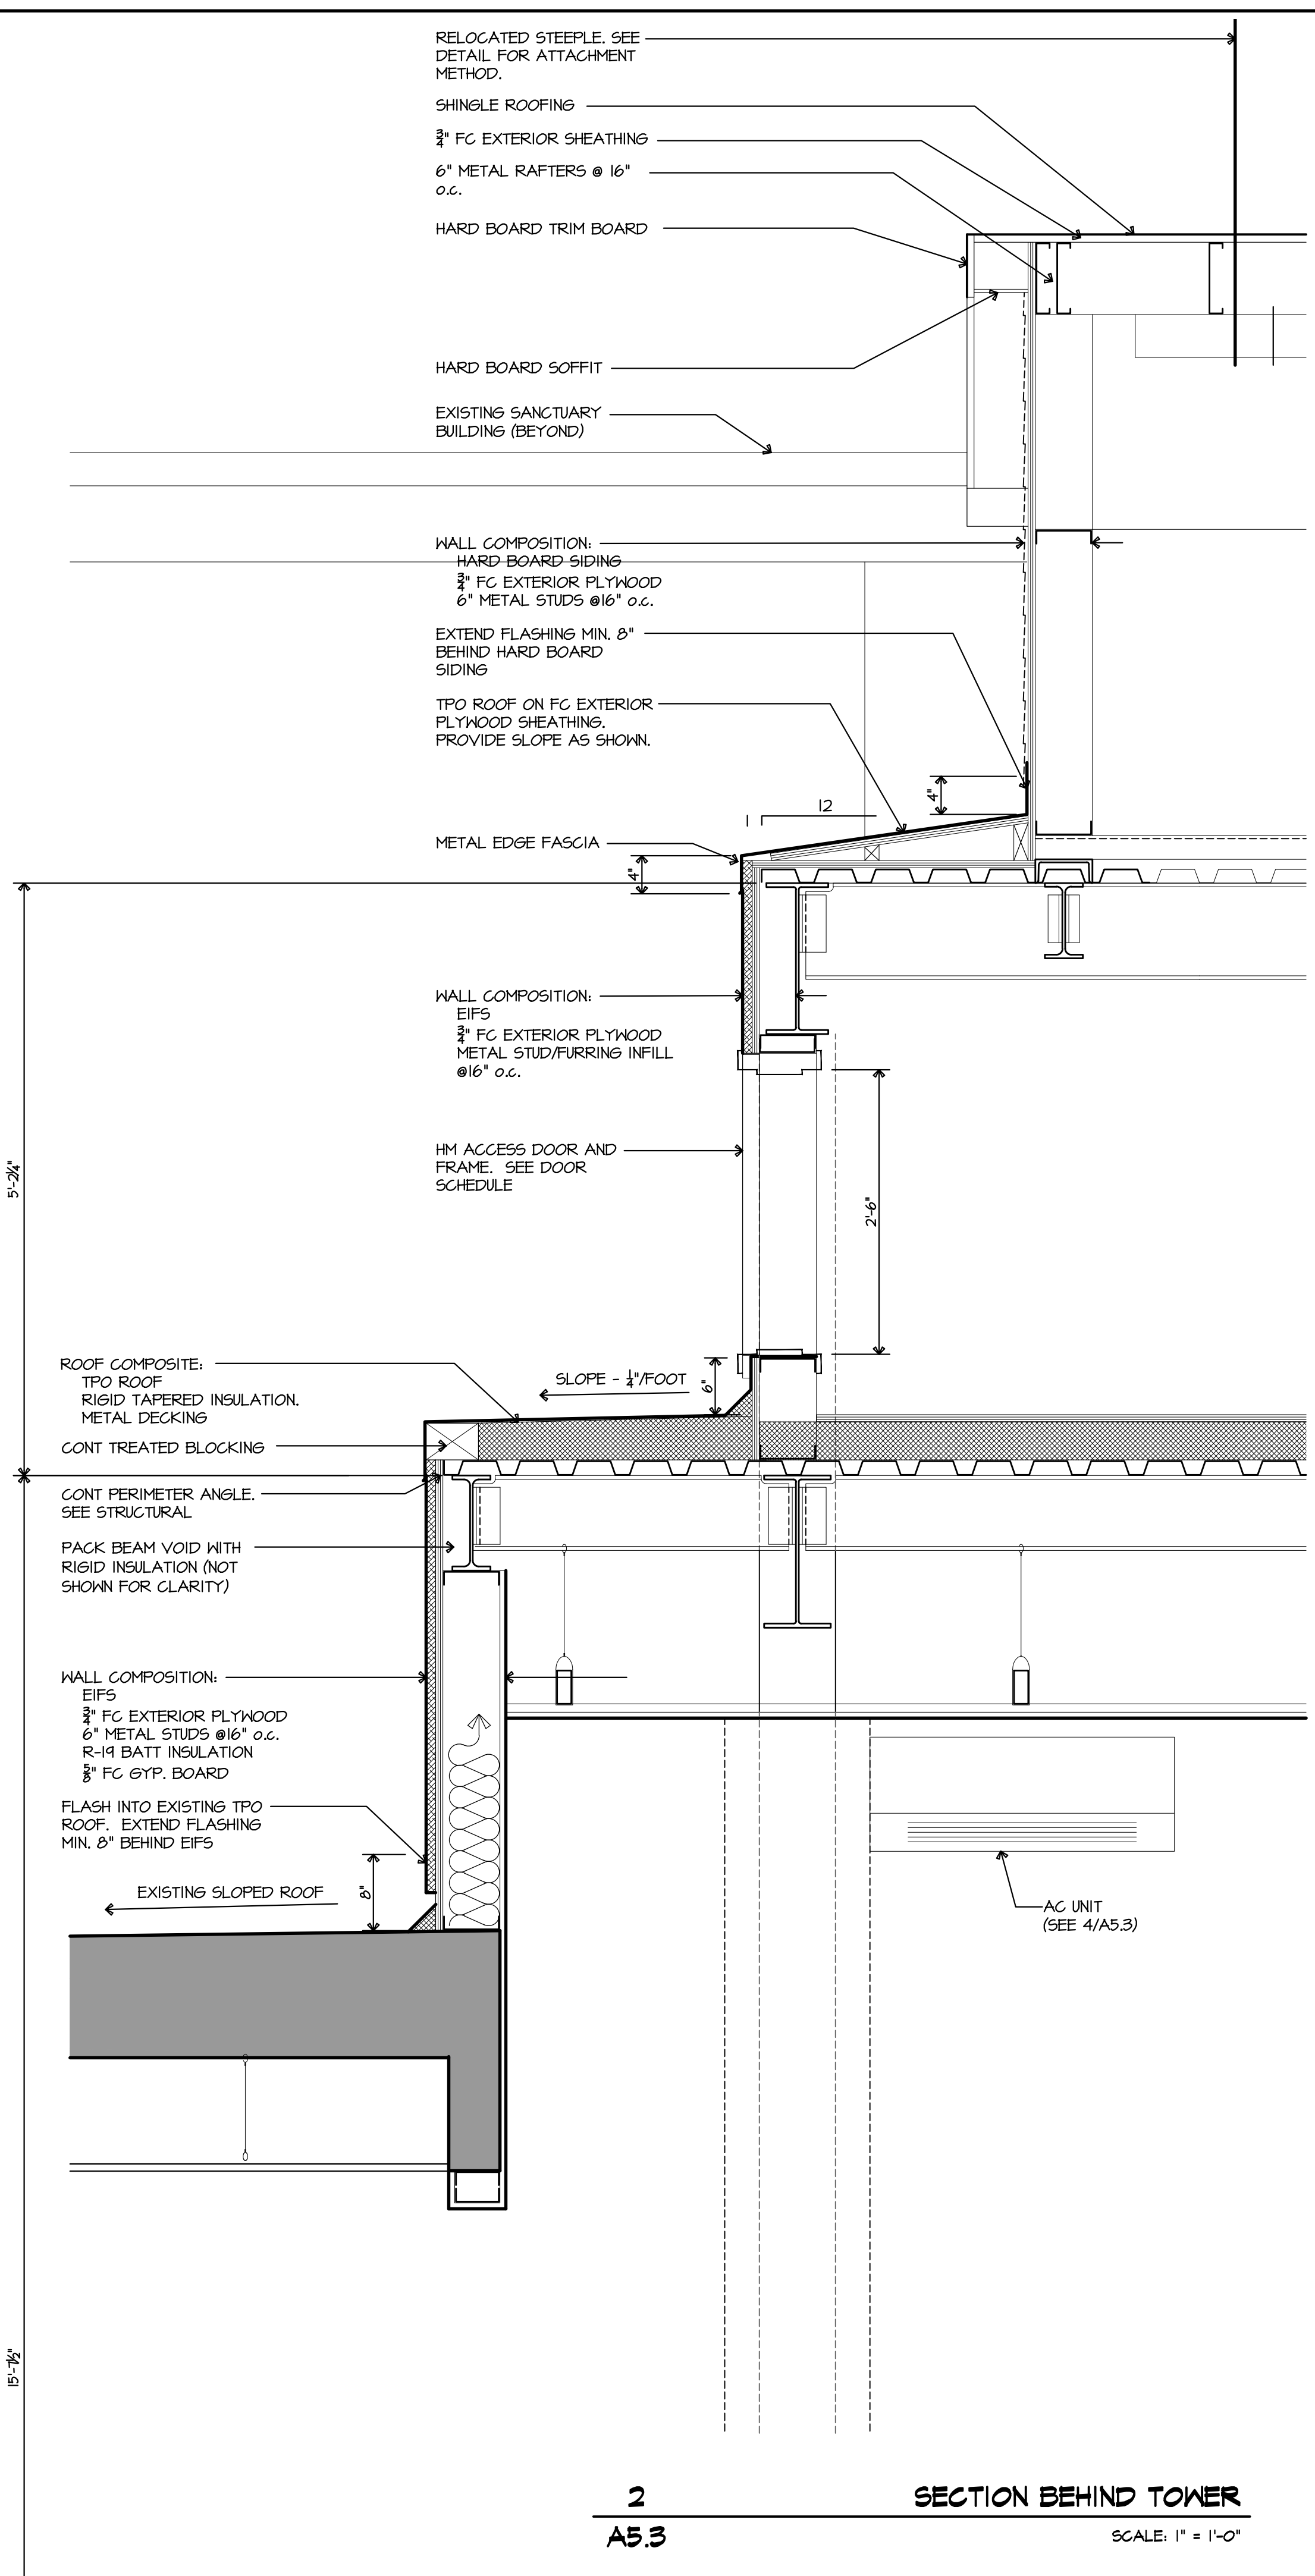

**SECTIONS**

**CLEMMONS FIRST  
BAPTIST CHURCH  
NARTHEX ADDITION**

**A5.3** WINDOW INFILL SCALE: 1" = 1'-0"

**A5.3** SECTION BEHIND TOWER SCALE: 1" = 1'-0"

**A5.3** SECTION AT VENT SCALE: 1" = 1'-0"

**A5.3** MINI-SPLIT AC SYSTEM SCALE: 3/4" = 1'-0"