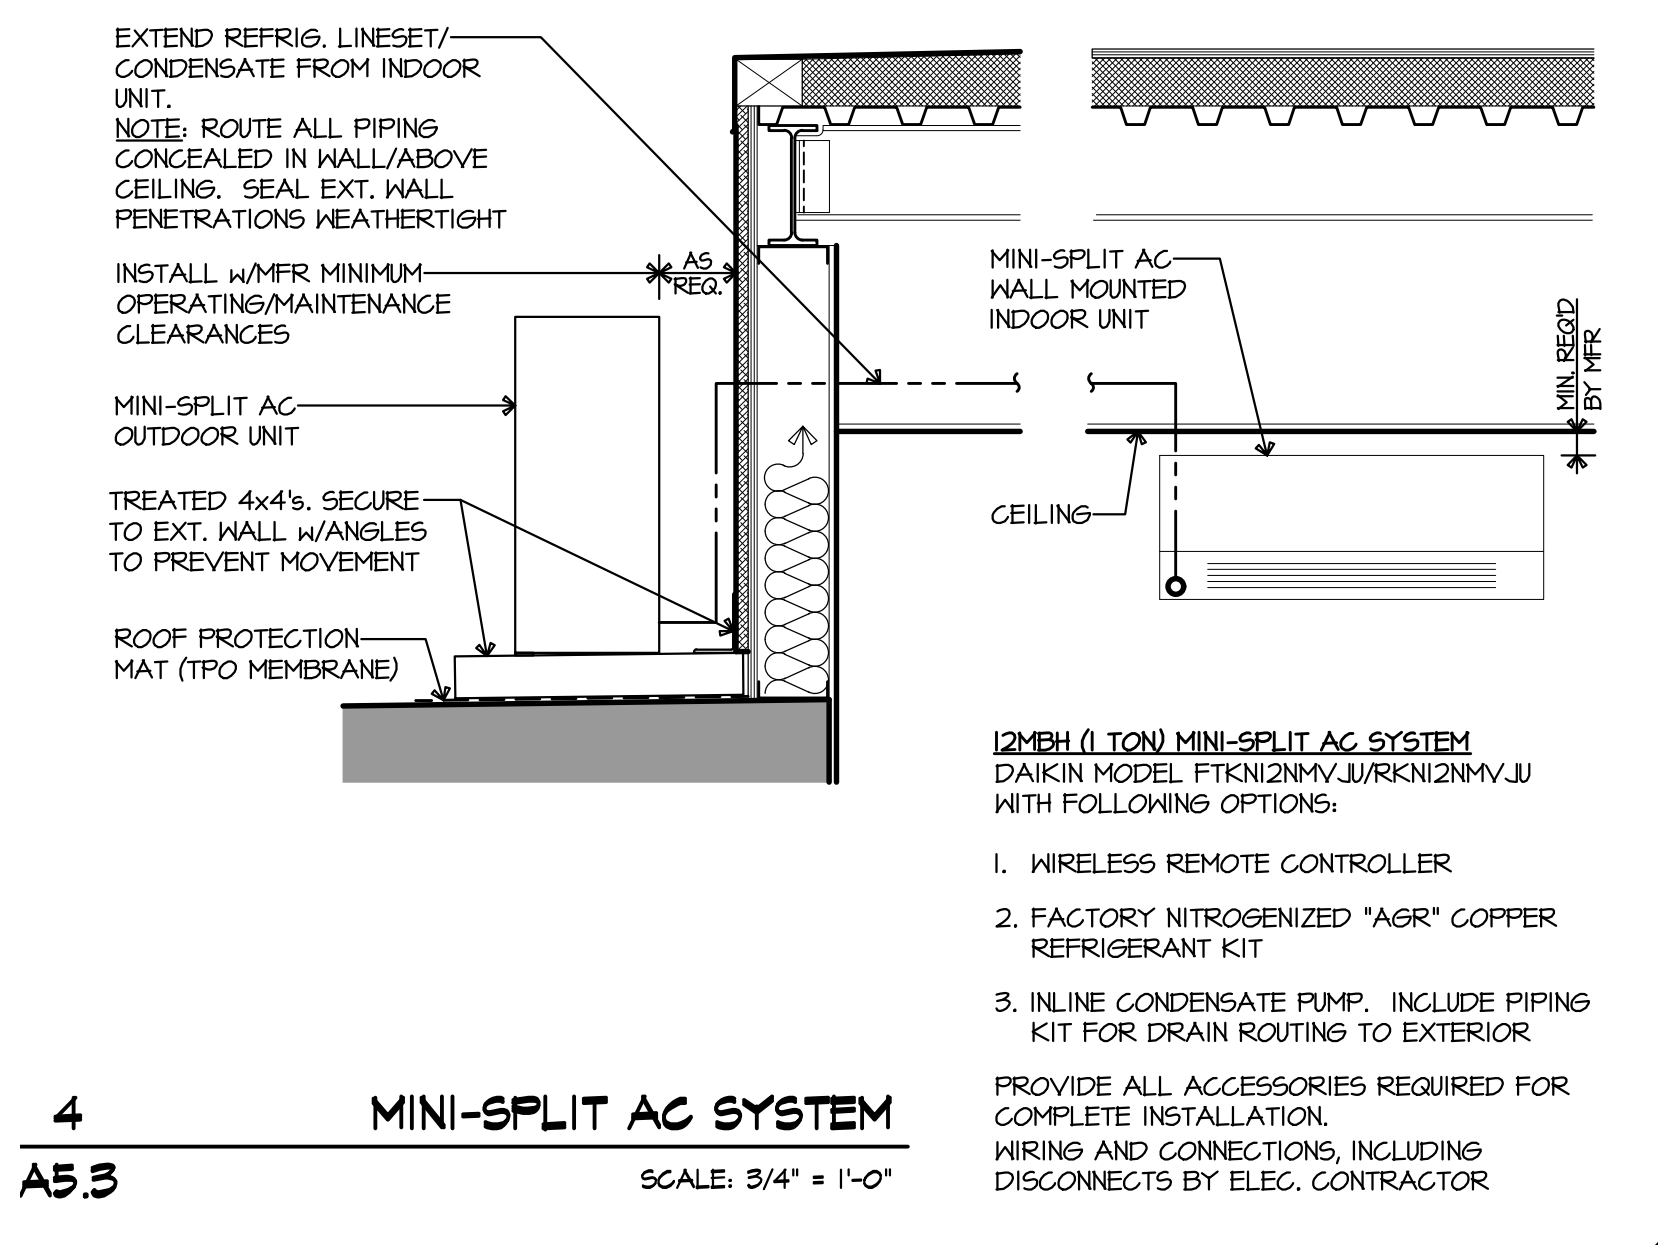

**SECTIONS**

**CLEMMONS FIRST  
BAPTIST CHURCH  
NARTHEX ADDITION**

**A5.3** WINDOW INFILL SCALE: 1" = 1'-0"

**A5.3** SECTION BEHIND TOWER SCALE: 1" = 1'-0"

**A5.3** SECTION AT VENT SCALE: 1" = 1'-0"

**A5.3** MINI-SPLIT AC SYSTEM SCALE: 3/4" = 1'-0"