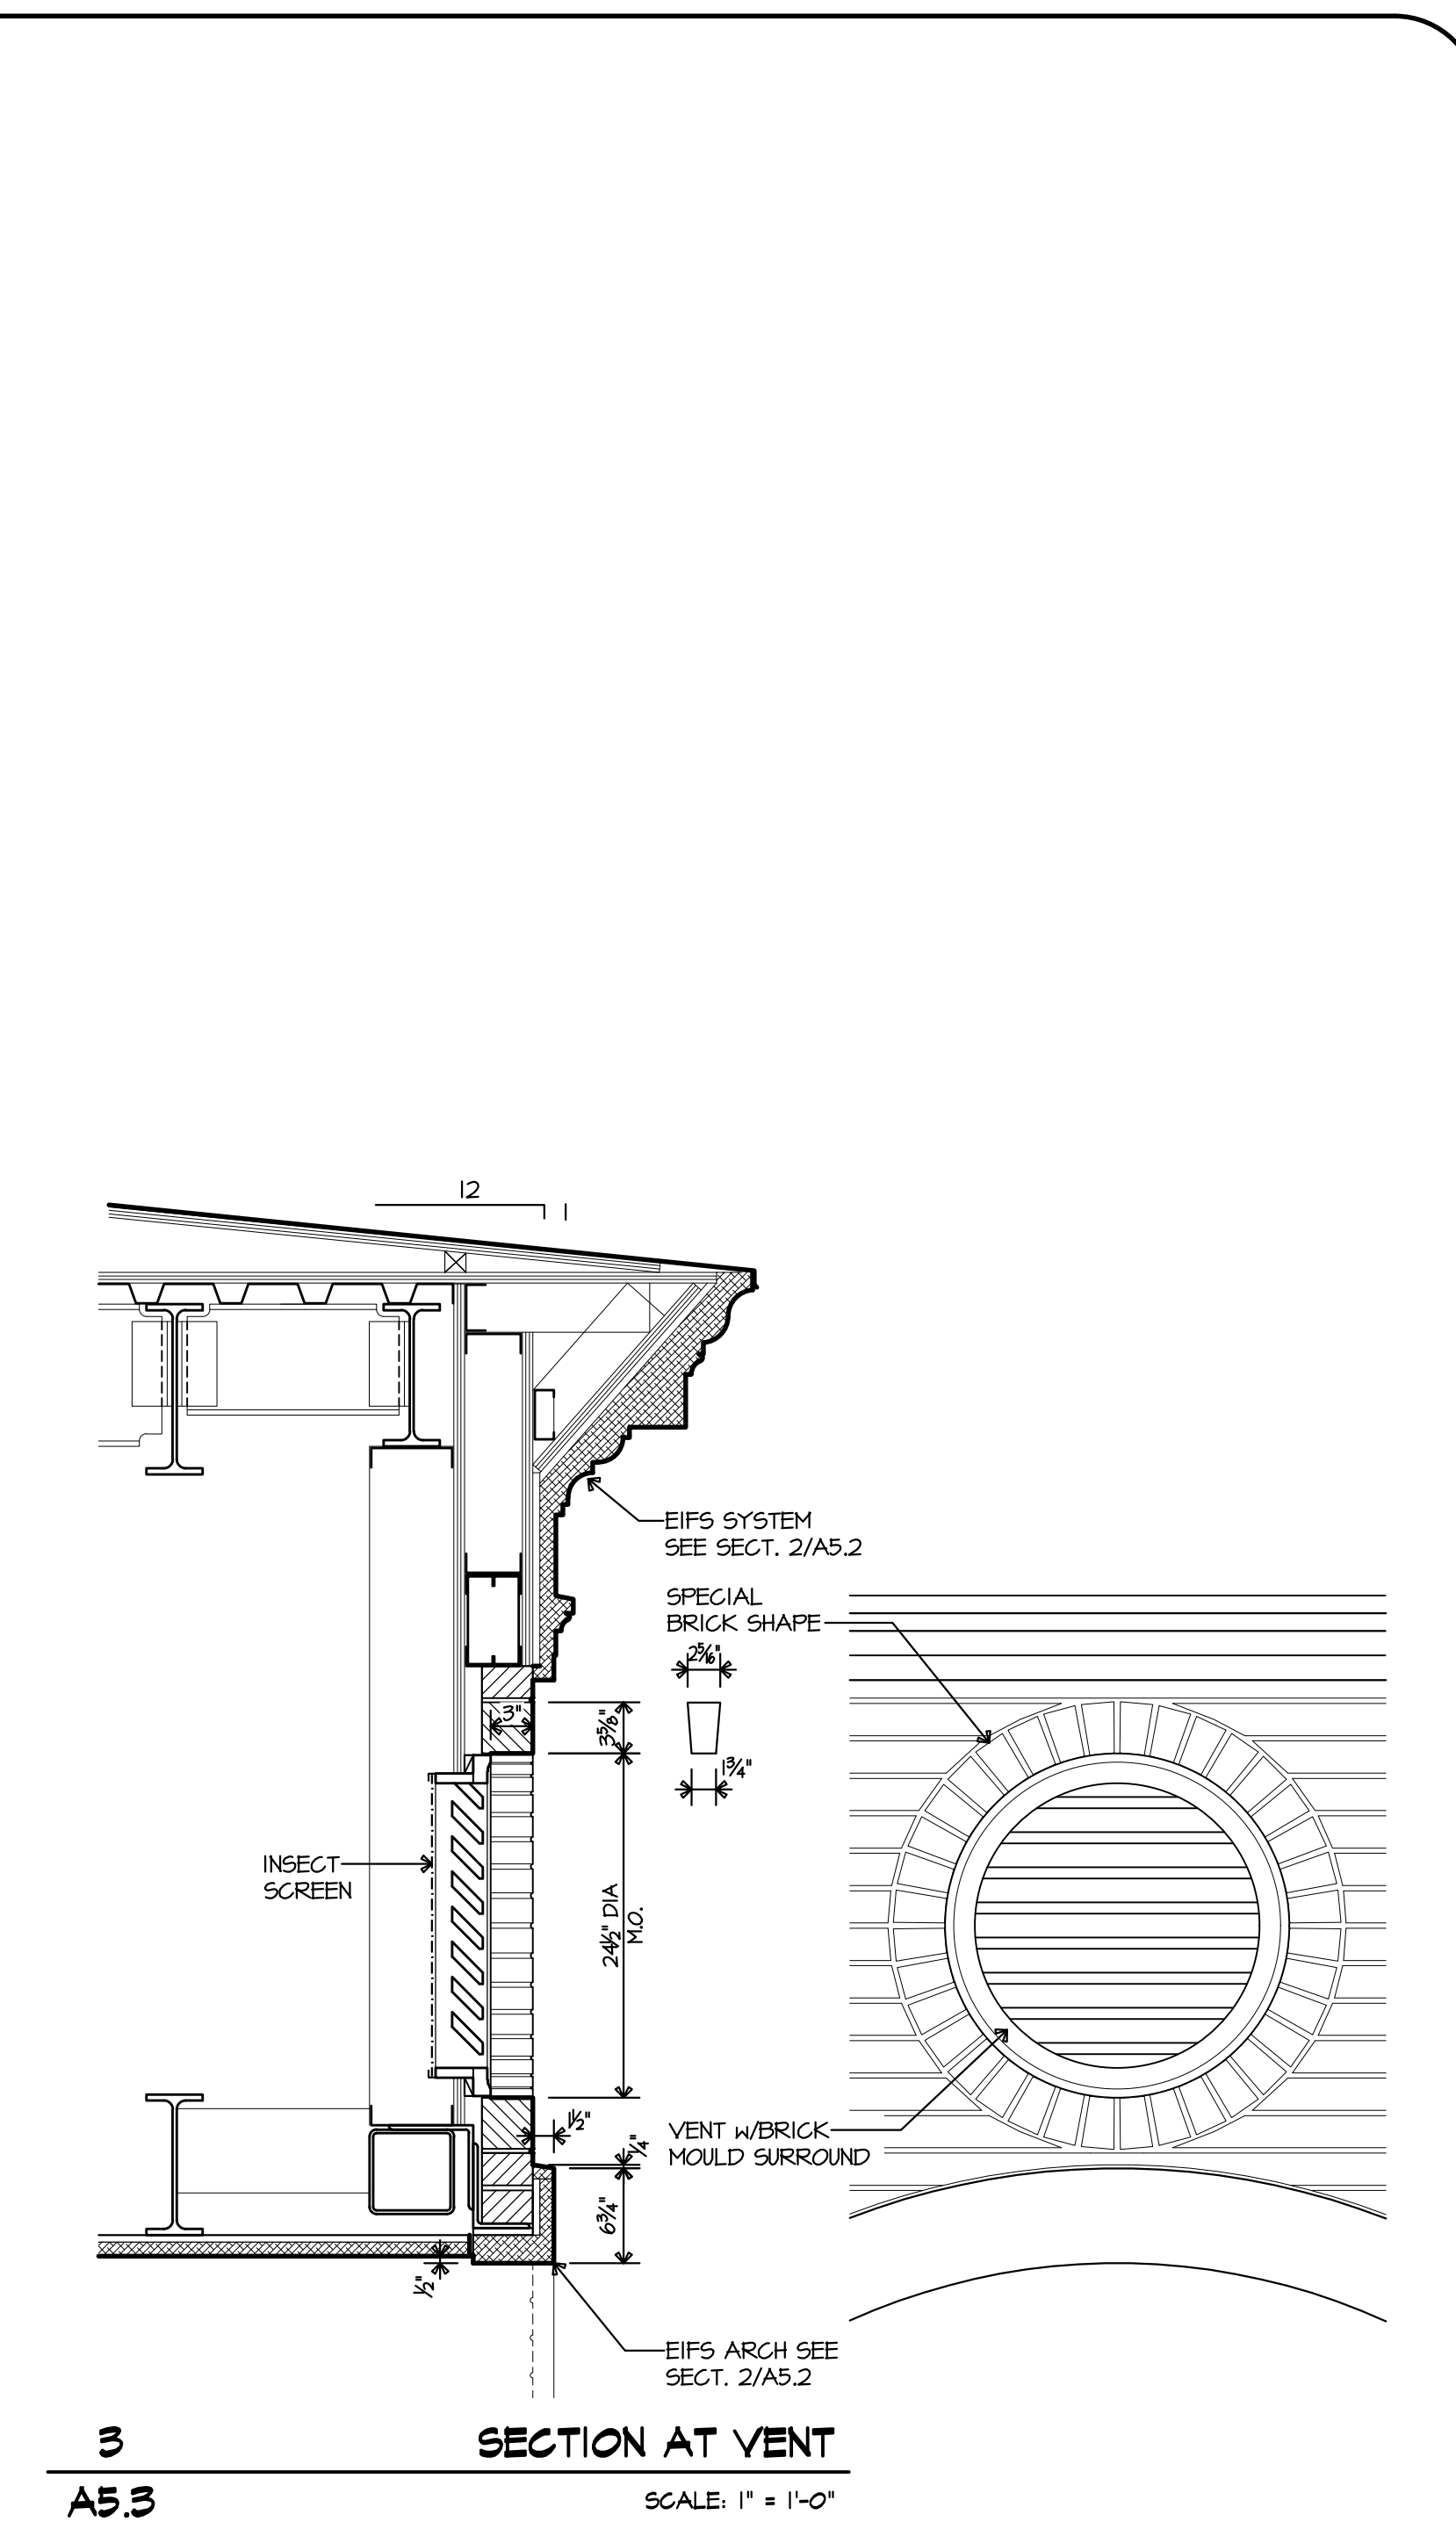

**SECTIONS**

**CLEMMONS FIRST  
BAPTIST CHURCH  
NARTHEX ADDITION**

**A5.3** WINDOW INFILL SCALE: 1" = 1'-0"

**A5.3** SECTION BEHIND TOWER SCALE: 1" = 1'-0"

**A5.3** SECTION AT VENT SCALE: 1" = 1'-0"

**A5.3** MINI-SPLIT AC SYSTEM SCALE: 3/4" = 1'-0"