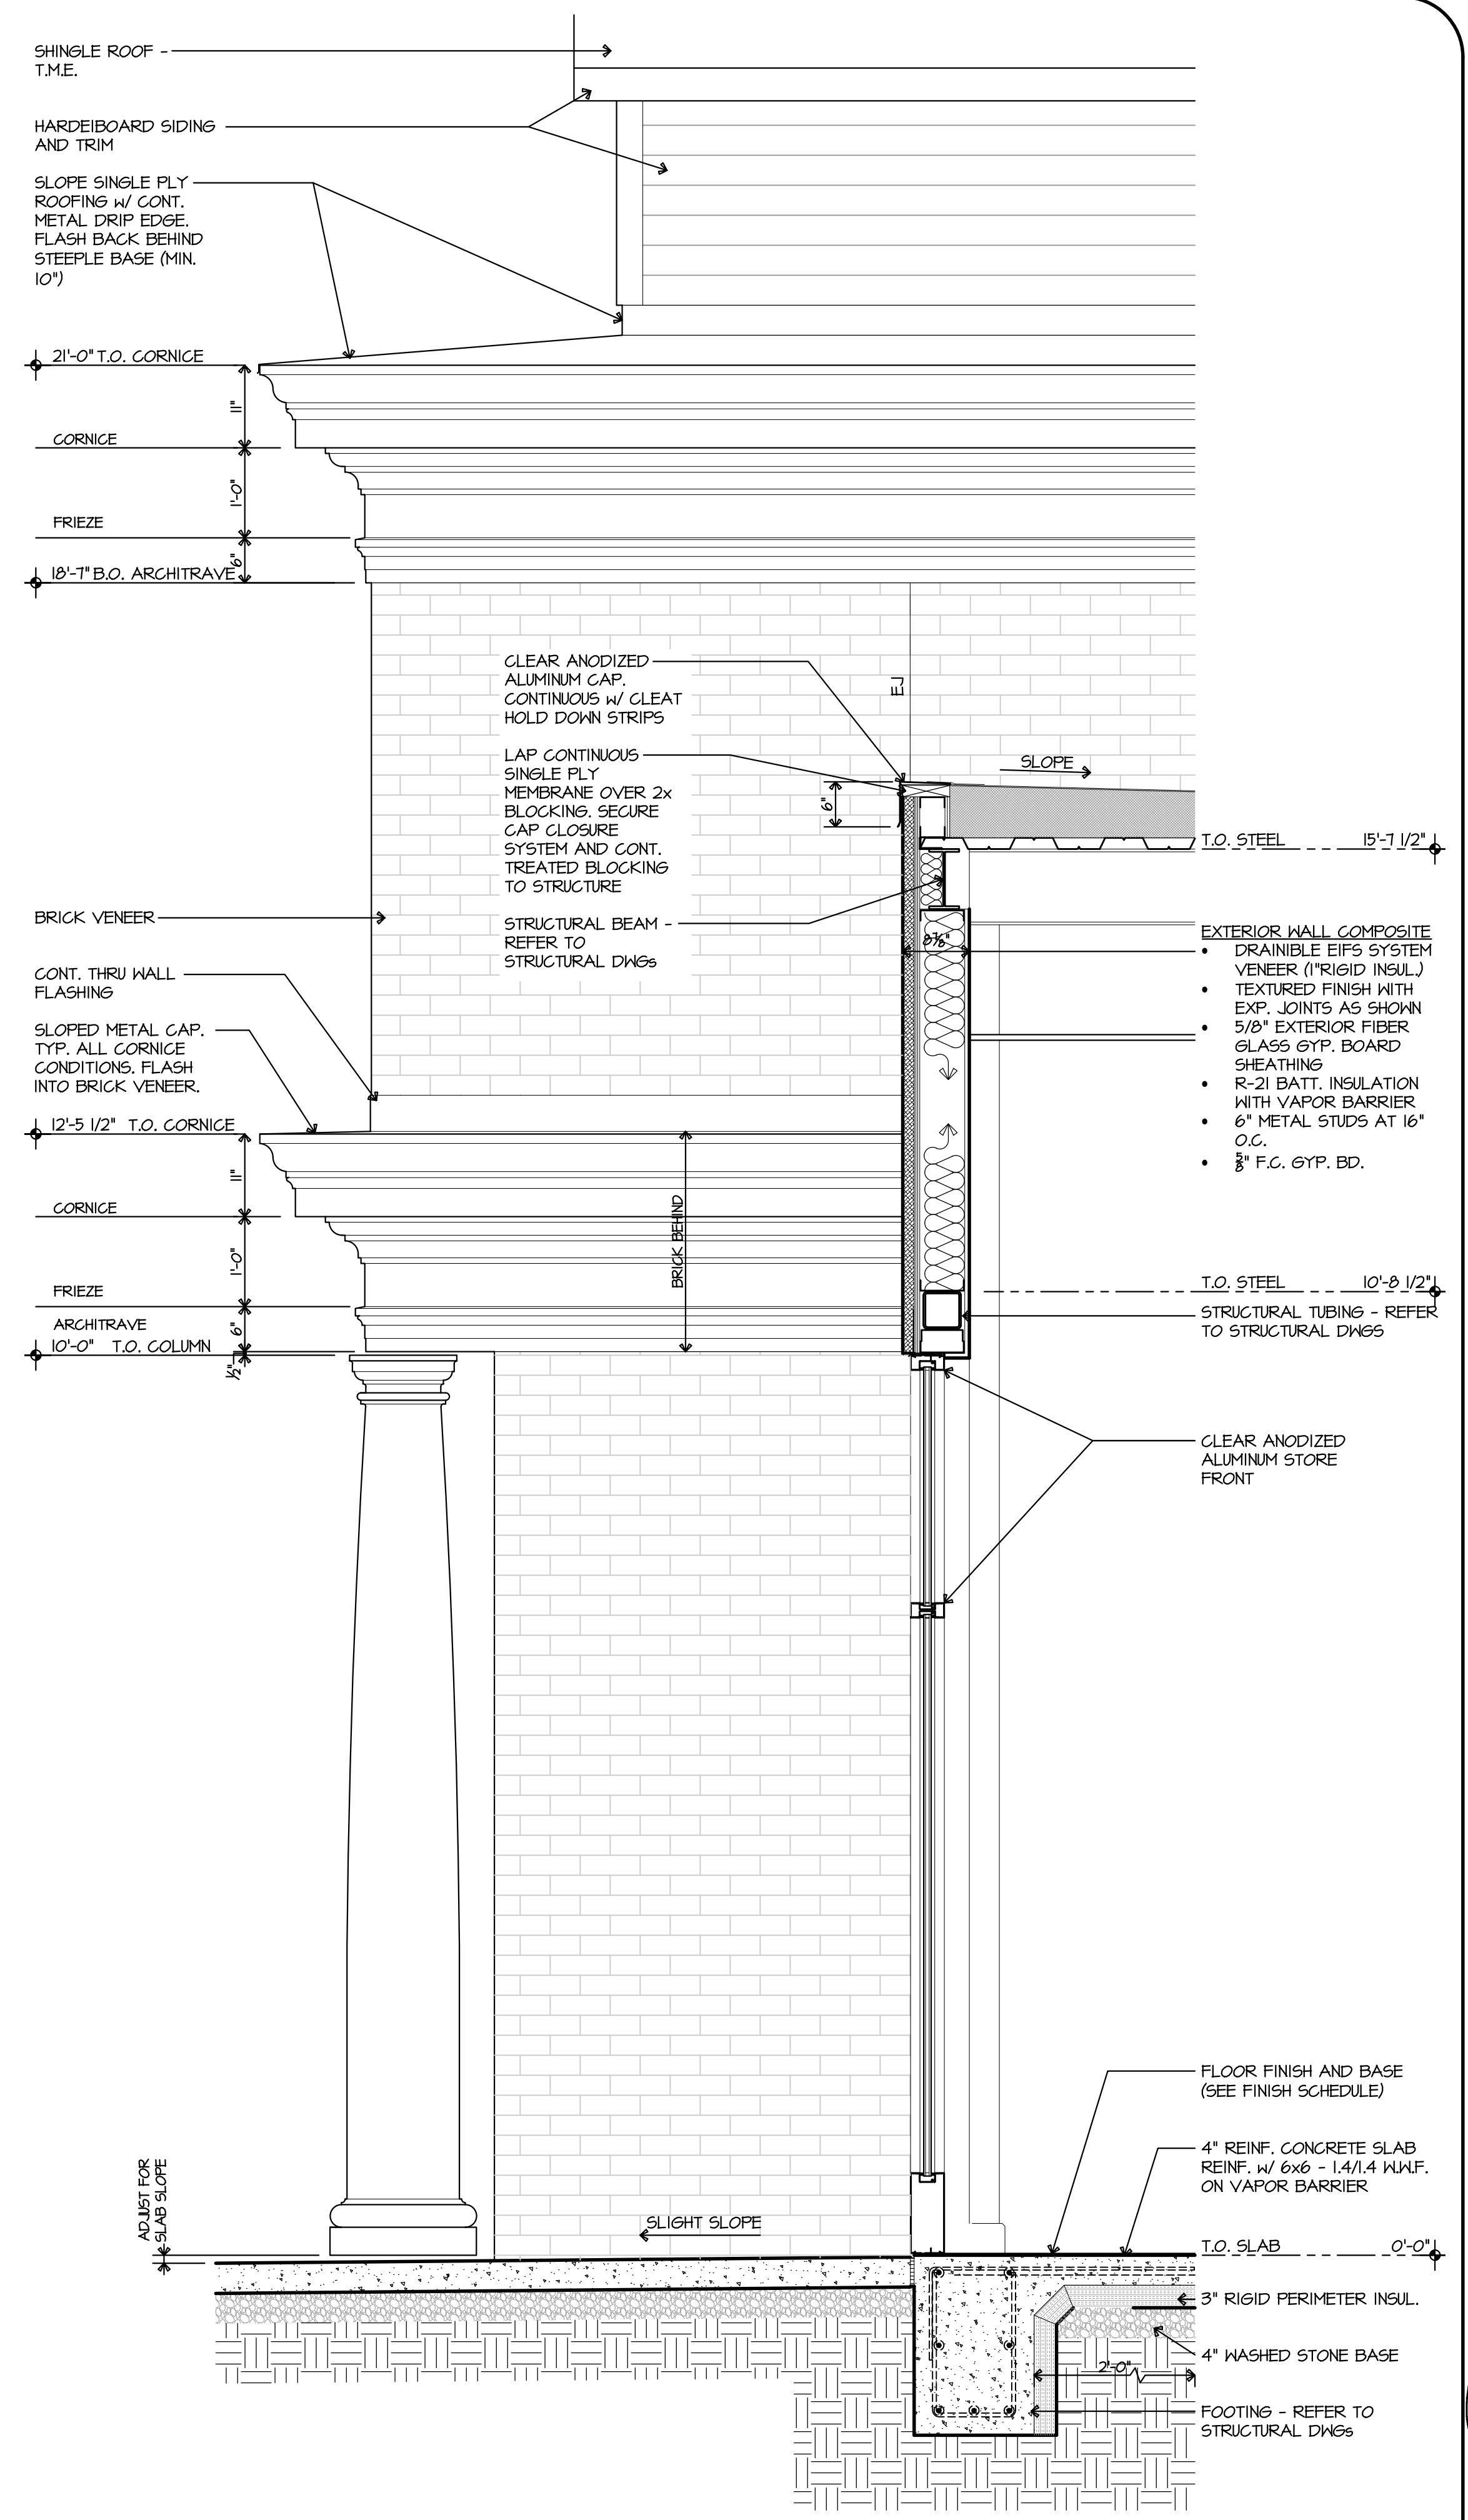

**1 PARTIAL SIDE ELEVATION**  
A4.1 SCALE: 1/4" = 1'-0"

**2 PARTIAL FRONT ELEVATION**  
A4.1 SCALE: 1/4" = 1'-0"

**3 WALL SECTION**  
A4.1 SCALE: 3/4" = 1'-0"

**ELEVATIONS**  
Partial Left Side Elevation  
Partial Front Elevation  
Wall Section