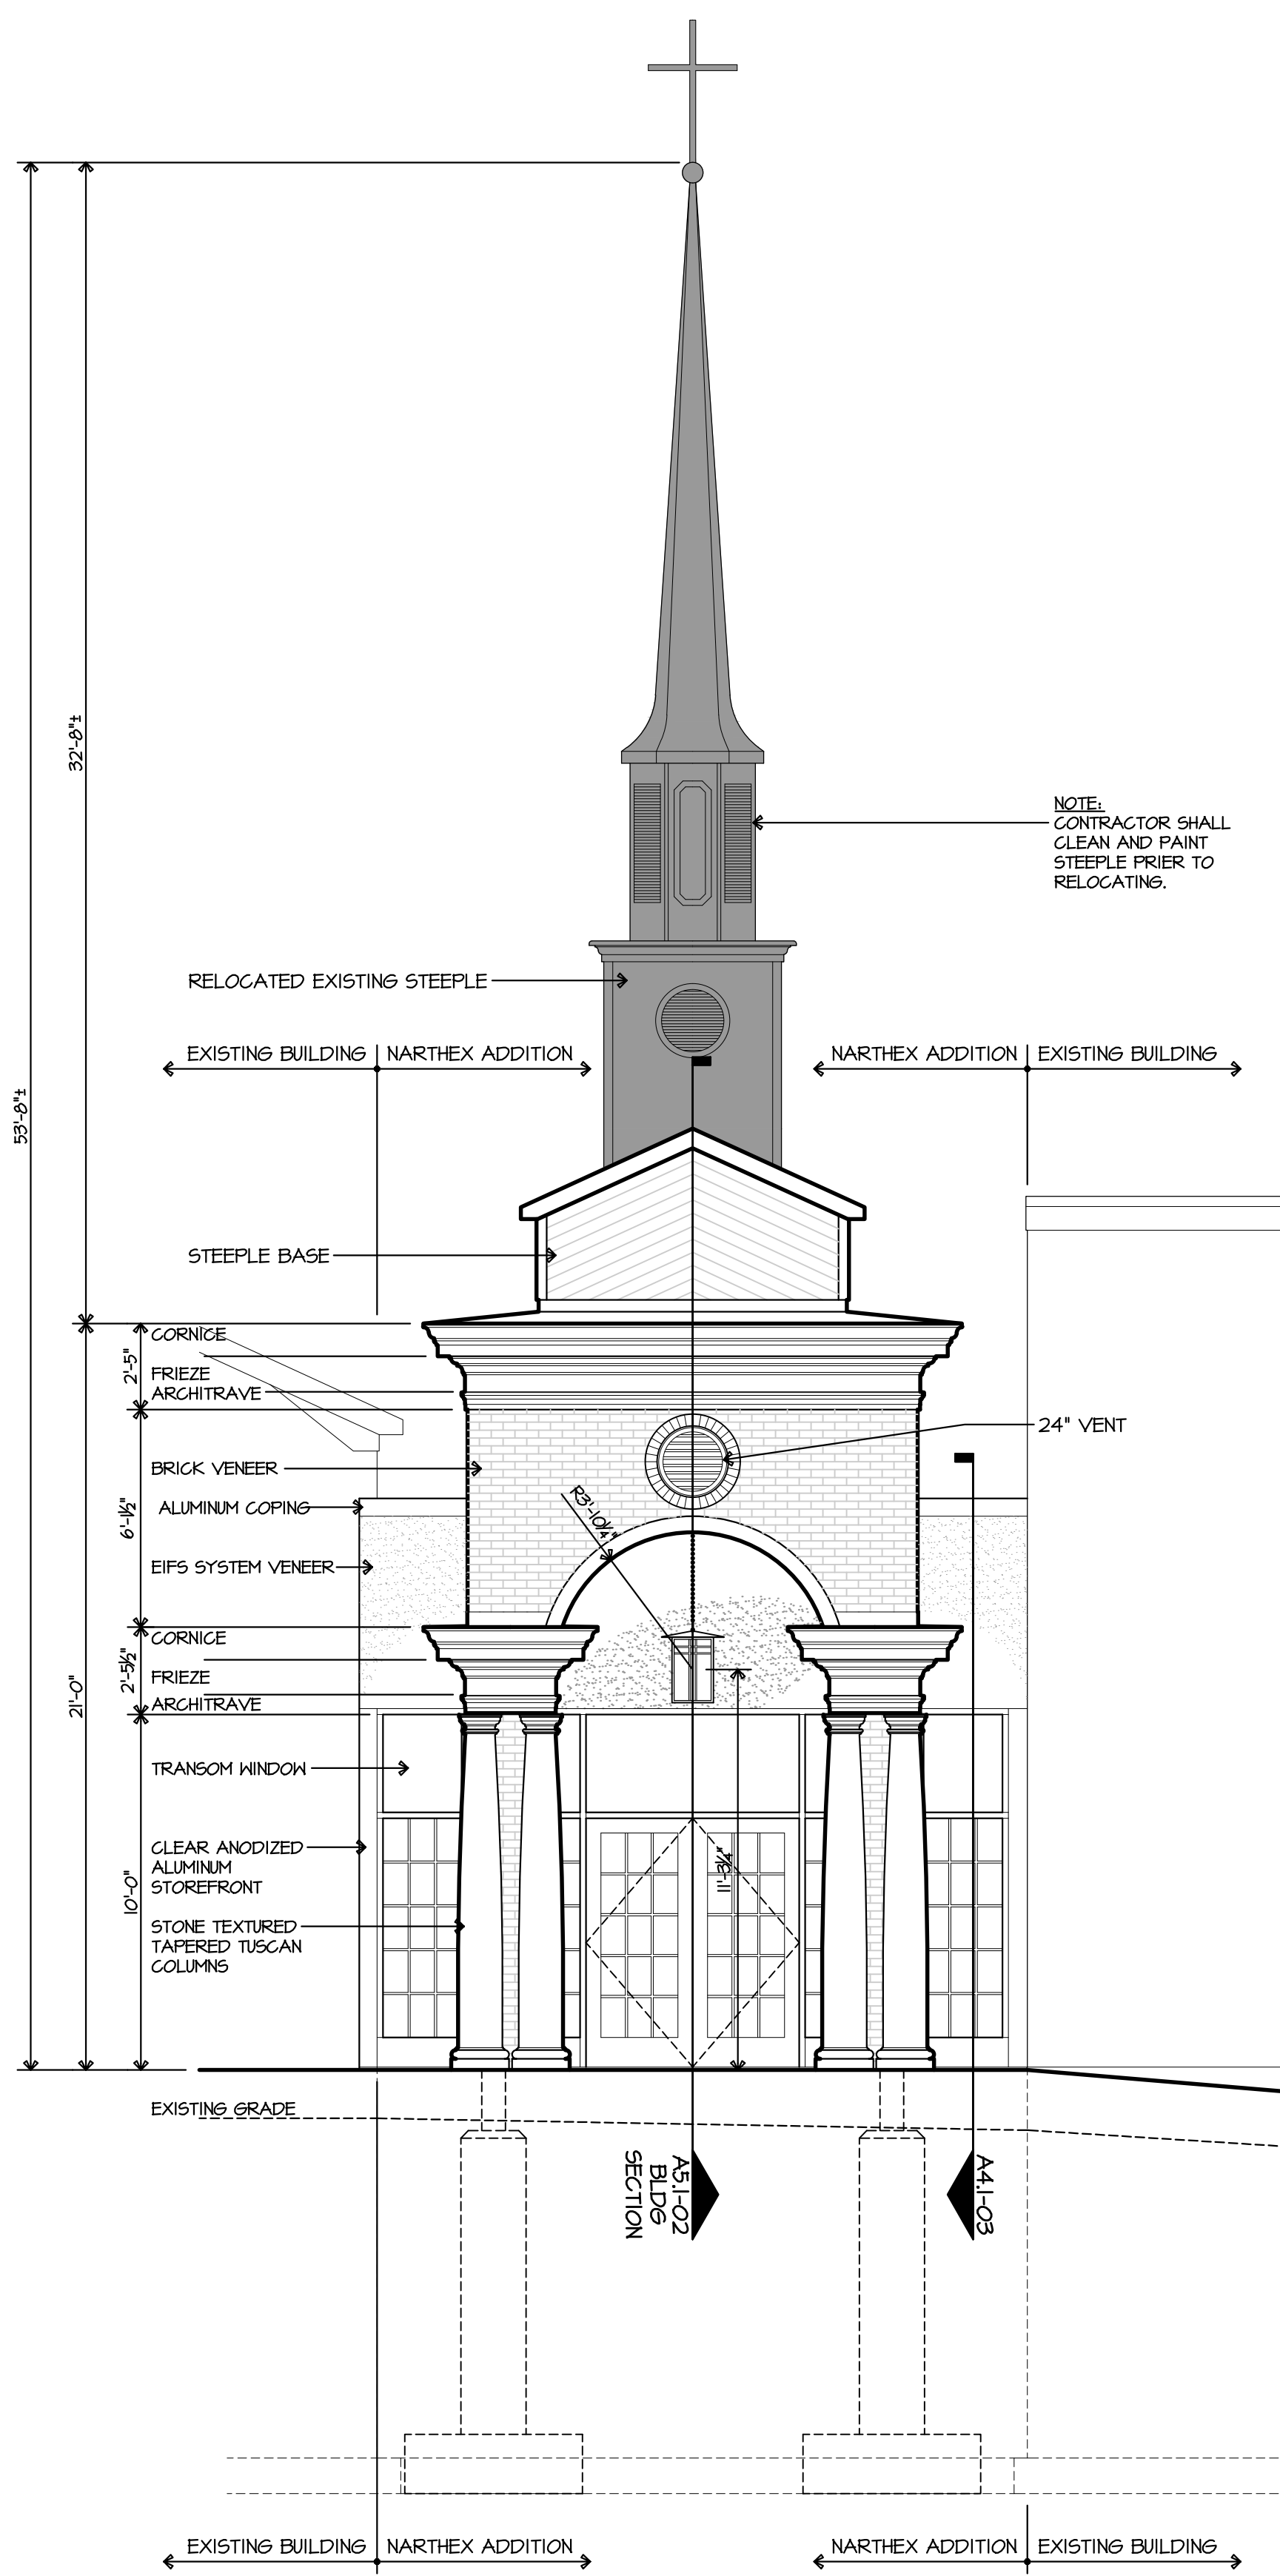

**1 PARTIAL SIDE ELEVATION**  
A4.1 SCALE: 1/4" = 1'-0"

**2 PARTIAL FRONT ELEVATION**  
A4.1 SCALE: 1/4" = 1'-0"

**3 WALL SECTION**  
A4.1 SCALE: 3/4" = 1'-0"

**ELEVATIONS**  
Partial Left Side Elevation  
Partial Front Elevation  
Wall Section